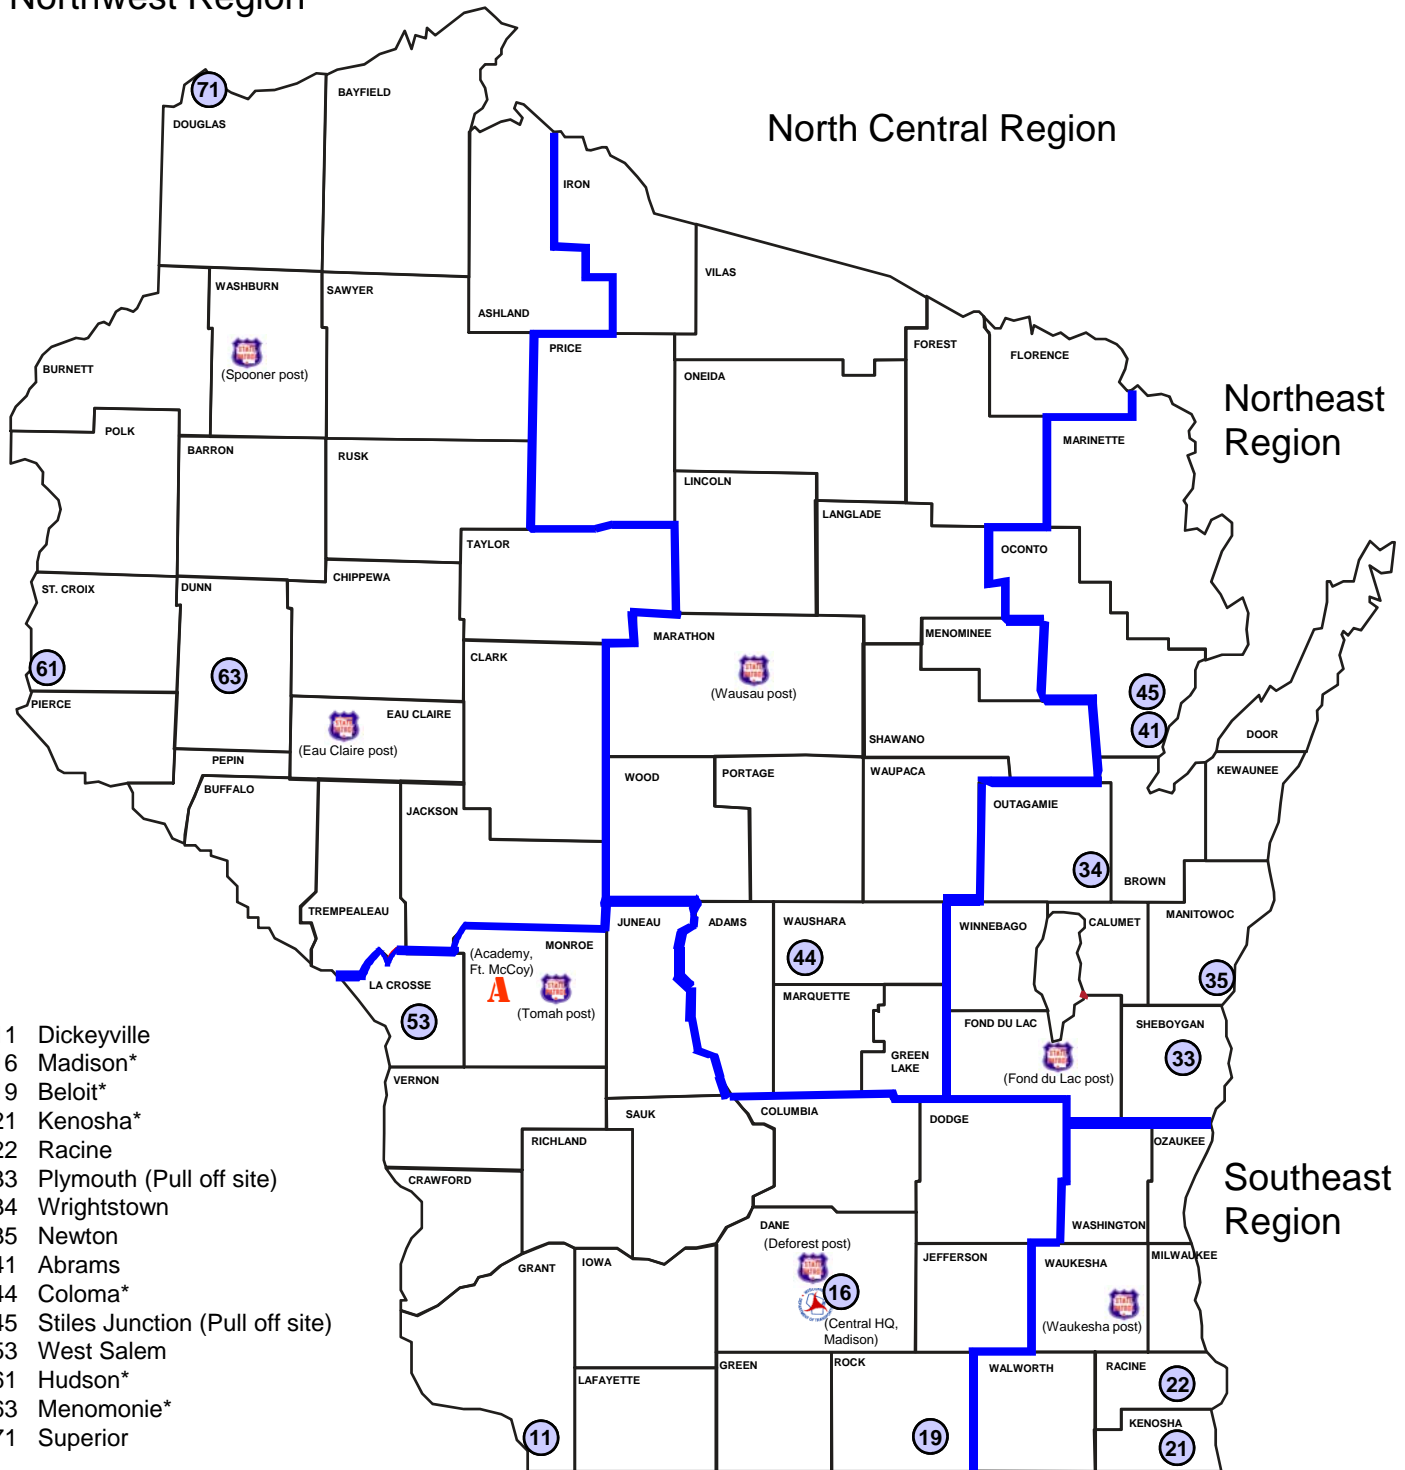

Wisconsin State Patrol Safety and Weight Enforcement Facilities

Northwest Region

North Central Region

Northeast Region

Southeast Region

Southwest Region

- 11 Dickeyville
- 16 Madison*
- 19 Beloit*
- 21 Kenosha*
- 22 Racine
- 33 Plymouth (Pull off site)
- 34 Wrightstown
- 35 Newton
- 41 Abrams
- 44 Coloma*
- 45 Stiles Junction (Pull off site)
- 53 West Salem
- 61 Hudson*
- 63 Menomonie*
- 71 Superior

* Weigh-in-motion